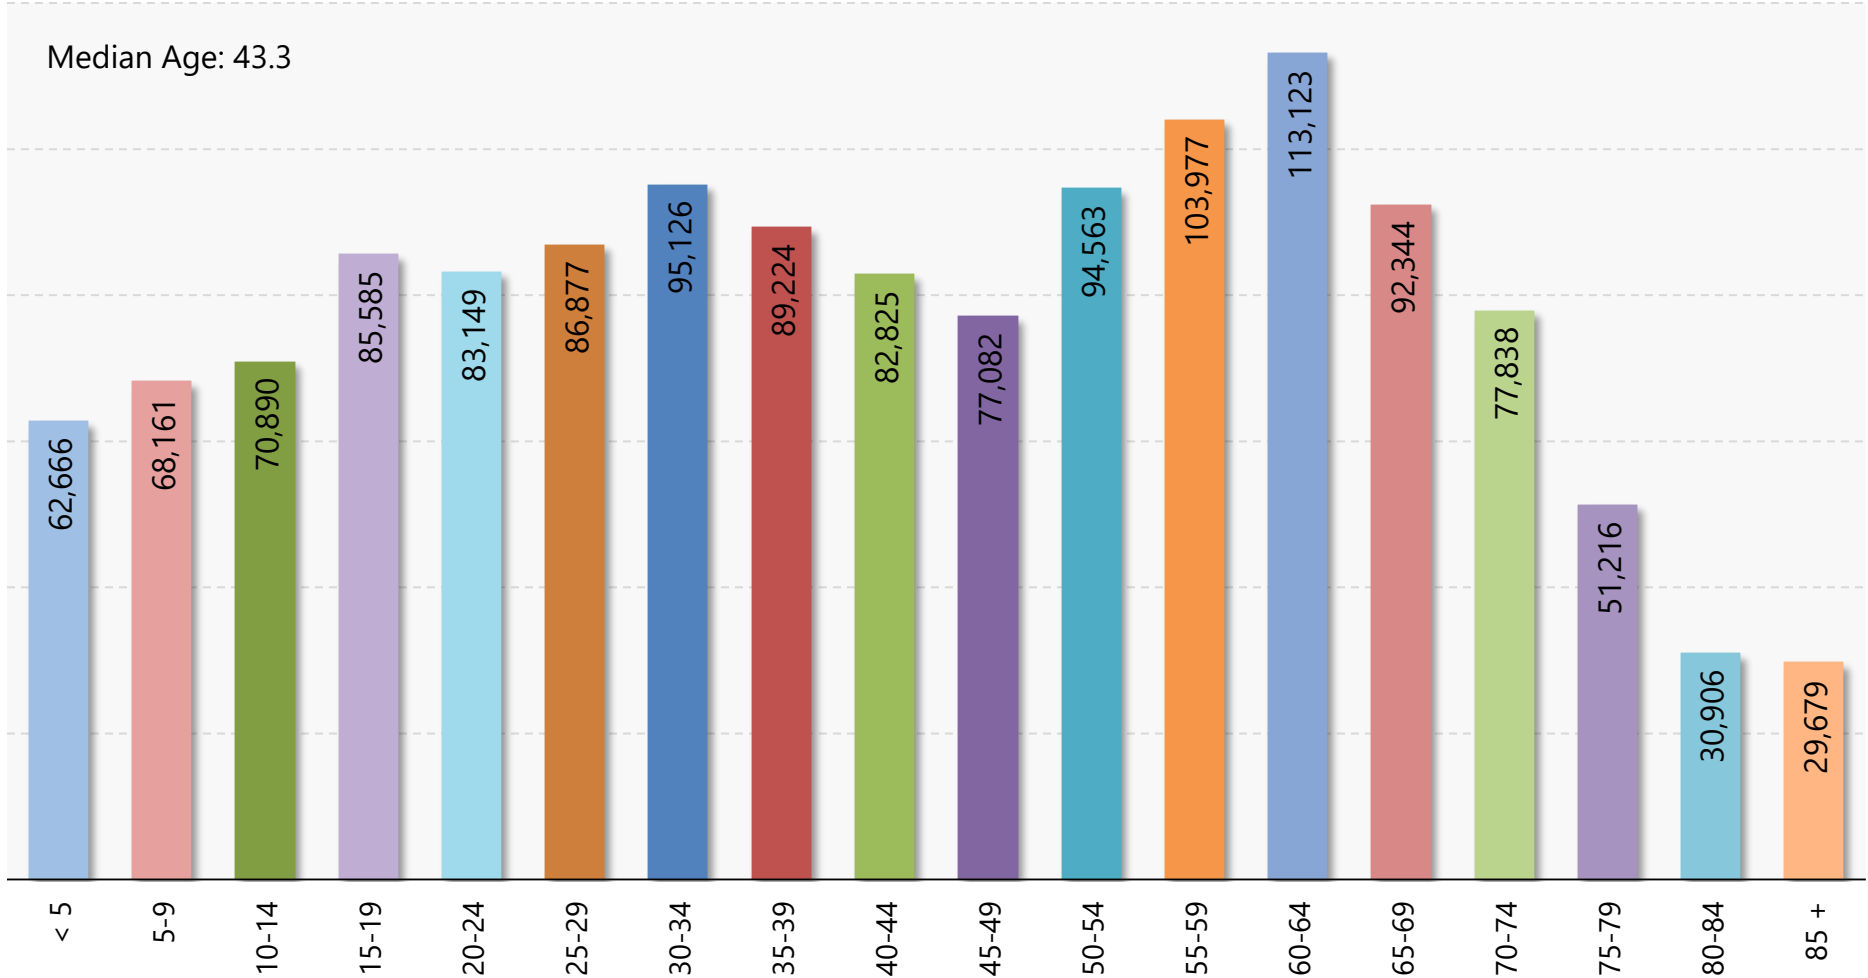

Population by Age in New Hampshire, 2022

Total Population Estimate: 1,395,231

Median Age: 43.3

Source: US Census Bureau, Annual Estimates of Resident Population for Selected Age Groups by Sex, June-23

Prepared by: Economic & Labor Market Information Bureau, NHES

Next Scheduled Update: June 2024

Population by Age in New Hampshire, 2022

Total Population Estimate: 1,395,231

Median Age: 43.3

Age Group	2022
Under 5	62,666
5 to 9	68,161
10 to 14	70,890
15 to 19	85,585
20 to 24	83,149
25 to 29	86,877
30 to 34	95,126
35 to 39	89,224
40 to 44	82,825
45 to 49	77,082
50 to 54	94,563
55 to 59	103,977
60 to 64	113,123
65 to 69	92,344
70 to 74	77,838
75 to 79	51,216
80 to 84	30,906
85 and over	29,679